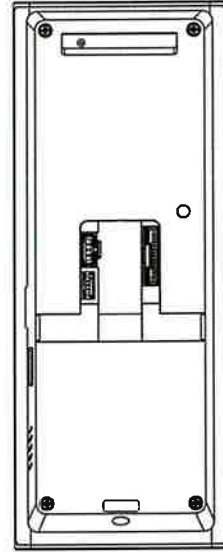

▪ Accessory

▪ Optional

DS-KAB321-B1
Bracket

DS-KAB321-B2
Bracket

Katherine Quiroz