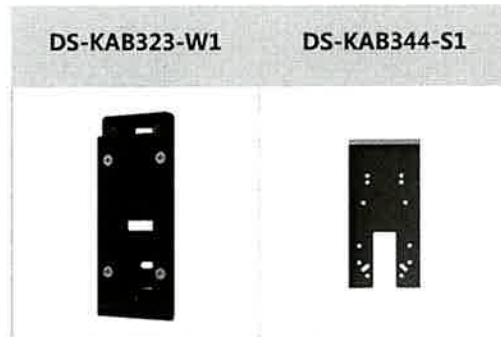

- Accessory
- Optional

Katharina Quiroz