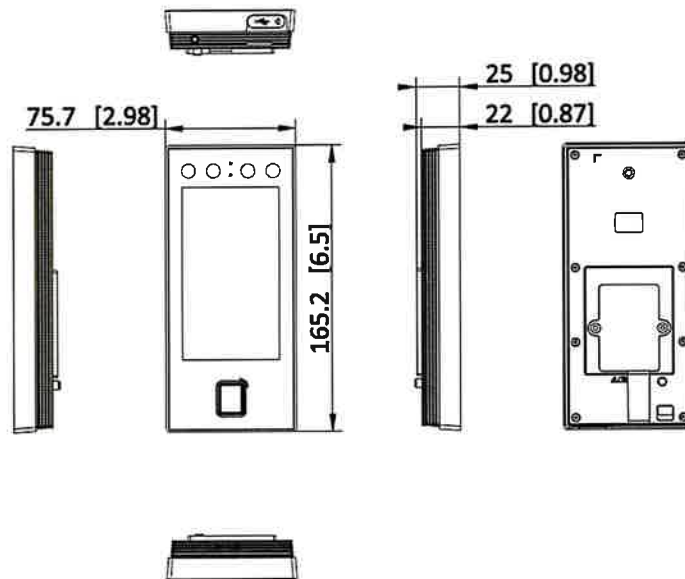

Installation	Wall mounting
Protective level	IP65
Language	English, Spanish (South America), Arabic, Thai, Indonesian, Russian, Vietnamese, Portuguese (Brazil), Turkish, French, Traditional Chinese, Kazakh, Uzbek
Weight	Gross weight: 0.60 kg (1.33 lbs) Net weight: 0.30 kg (0.66 lbs)

Function	
QR code recognition	Support scan QR code via camera
Face anti-spoofing	Support
Two-way audio	Support
Audio prompt	Support
Time synchronization	Support

▪ **Available Model**

DS-K1T344MBFWX-E1

DS-K1T344MBFWX-E1/BRASIL

▪ **Dimension**

Katharina Quiroz