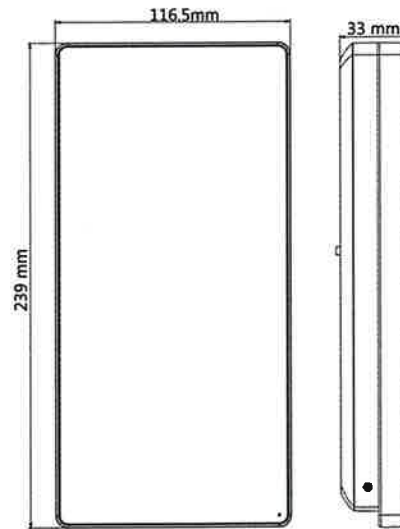

Katherine Quiroz

Soluciones de Redes S.R.L

▪ **Specification**

Display	
Screen size	7 inch
Operation method	Capacitive touch screen
Type	LCD
Video	
Lens	2
Resolution	2 MP
FOV	HFOV = 46°; VFOV = 87°
Audio	
Audio quality	Noise suppression and echo cancellation
Network	
Wired network	Support
Interface	
Network interface	1 RJ-45, 10/100/1000 M self-adaptive
Lock control	1
Exit button	1
Door contact input	1
Alarm input	2
Alarm output	1
TAMPER	1
RS-485	1 RS-485 (Half duplex, HIKVISION)
Wiegand	1 Wiegand (Hik 26bit, Hik 34bit)
USB	2
Authentication	
Card type	M1 card
Card reading frequency	13.56 MHz
General	
Power supply	12 VDC, 2 A
Working temperature	-30 °C to 60 °C (-22 °F to 140 °F)
Working humidity	10 to 90% (No condensing)
Dimensions	239 mm × 116.5 mm × 33 mm (9.4" × 4.6" × 1.3")
Installation	Surface mounting
Language	English, Spanish (South America), Arabic, Thai, Indonesian, Russian, Vietnamese, Portuguese (Brazil)
Platform	Hik-ProConnect and HikCentral Professional
Function	
QR code recognition	Support
Face anti-spoofing	Support

Katherine Quiroz

▪ **Available Model**

DS-K1T671M

▪ Dimension

With Fingerprint Module

Without Fingerprint Module

▪ Accessory

▪ Optional