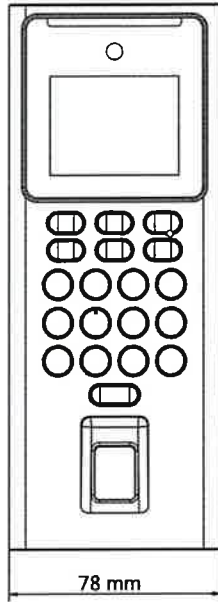

▪ Accessory

▪ Optional

DS-KAB321-B1
Bracket

DS-KAB321-B2
Bracket

Katherine Quiroz