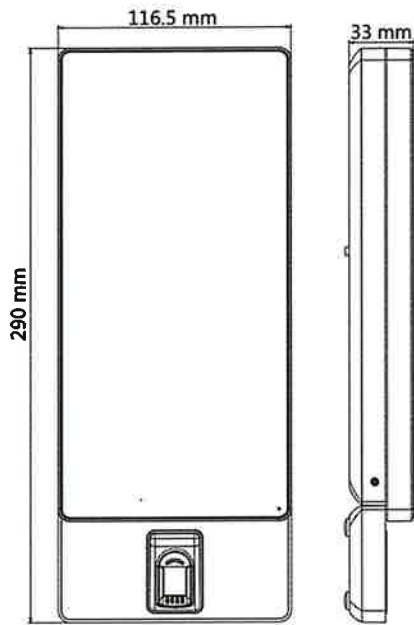

▪ Dimension

With Fingerprint Module