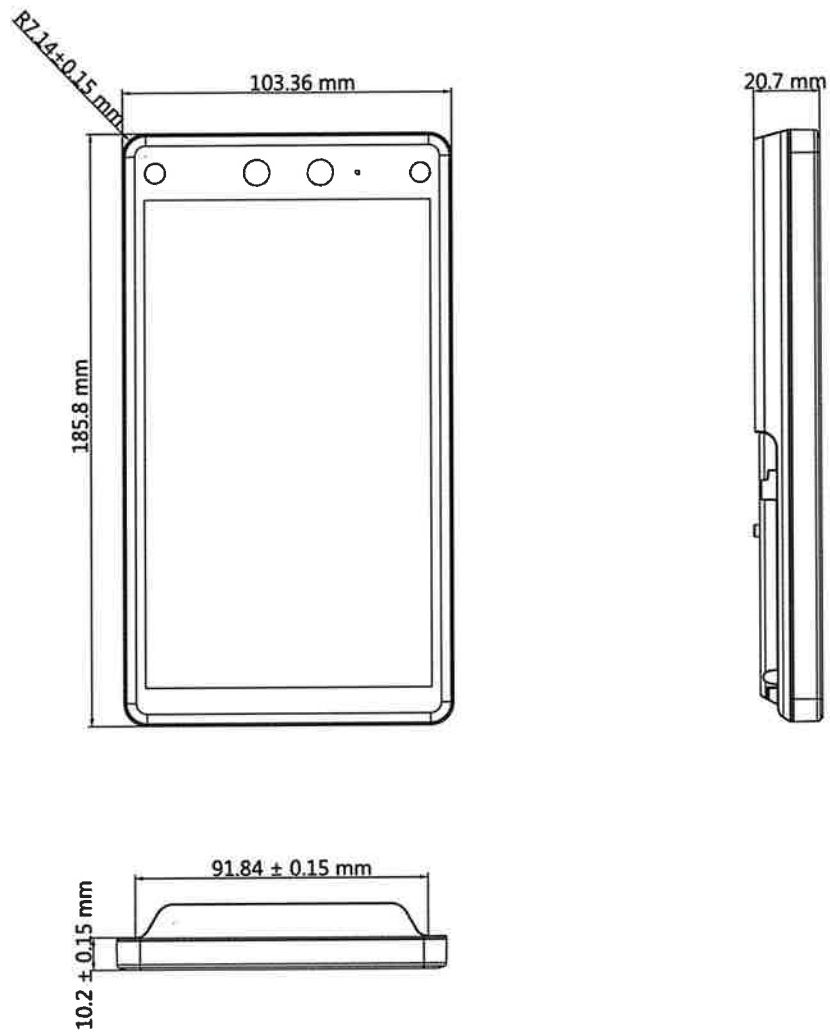

▪ **Dimension**

▪ **Accessory**

▪ **Optional**

DS-KAB6-D1 Base Bracket	DS-KAB671-P2 Stand Stick	DS-KAB6-W1 Bracket

Katherine Quiroz