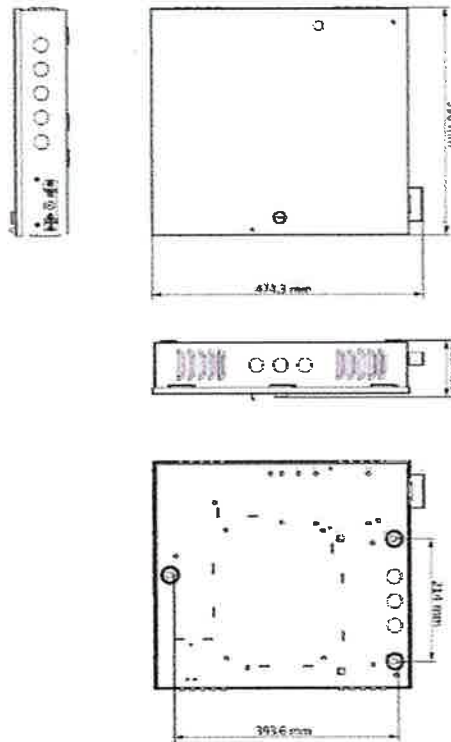

Typical Application

Dimensions