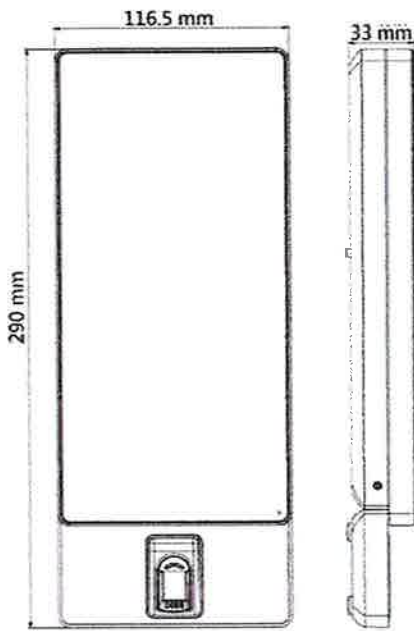

▪ **Dimension**

With Fingerprint Module