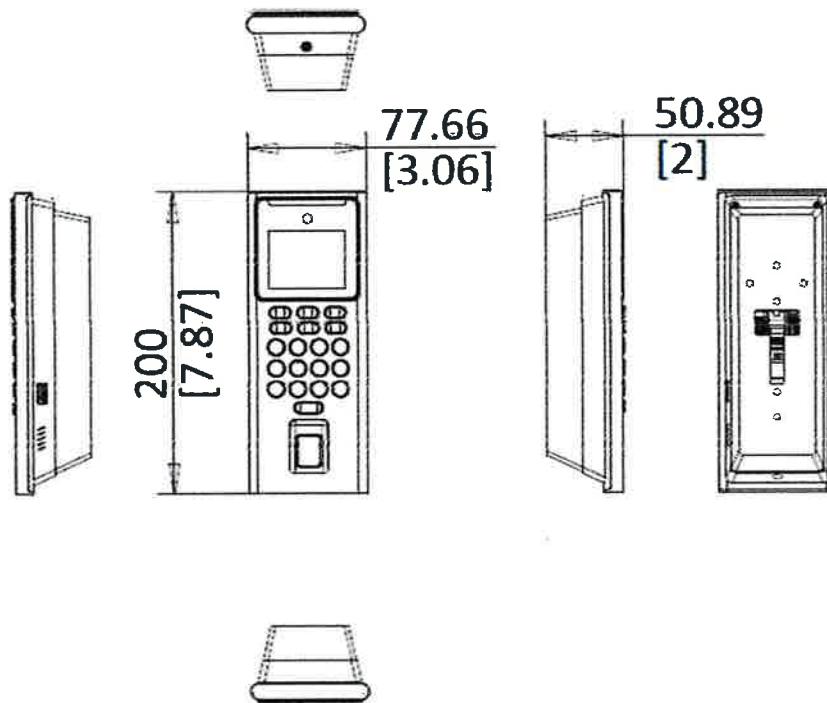

Face recognition

Support

▪ Available Model

DS-K1T321MFWX-B

▪ Dimension

Unit: mm [inch]

SCALE	1:1

Erzabet Cort

offitek

RNC. 1-01-89393-1
Santo Domingo R.D