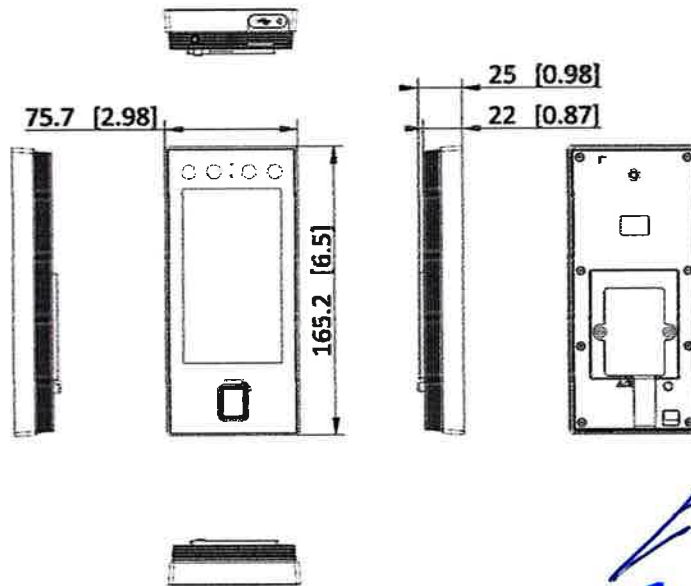

Installation	Wall mounting
Protective level	IP65
Language	English, Spanish (South America), Arabic, Thai, Indonesian, Russian, Vietnamese, Portuguese (Brazil), Turkish, French, Traditional Chinese, Kazakh, Uzbek
Weight	Gross weight: 0.60 kg (1.33 lbs) Net weight: 0.30 kg (0.66 lbs)

Function	
QR code recognition	Support scan QR code via camera
Face anti-spoofing	Support
Two-way audio	Support
Audio prompt	Support
Time synchronization	Support

▪ **Available Model**

- DS-K1T344MBFWX-E1
- DS-K1T344MBFWX-E1/BRASIL

▪ **Dimension**

Franco
offitek
RNC. 1-01-89393-1
Santo Domingo R.D

Unit: mm [inch]

SCALE 1:1