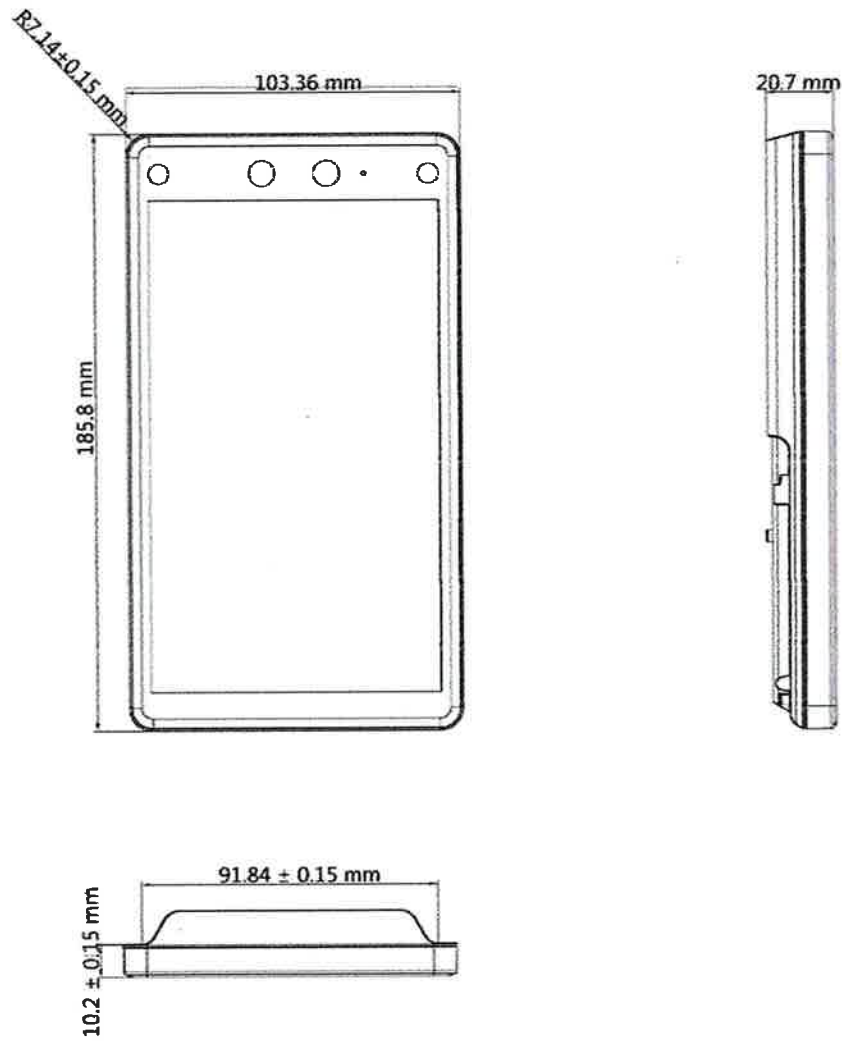

▪ Dimension

▪ Accessory

▪ Optional

DS-KAB6-D1 Base Bracket	DS-KAB671-P2 Stand Stick	DS-KAB6-W1 Bracket

Integración en

offitek

RNC. 1-01-89393-1
Santo Domingo R.D