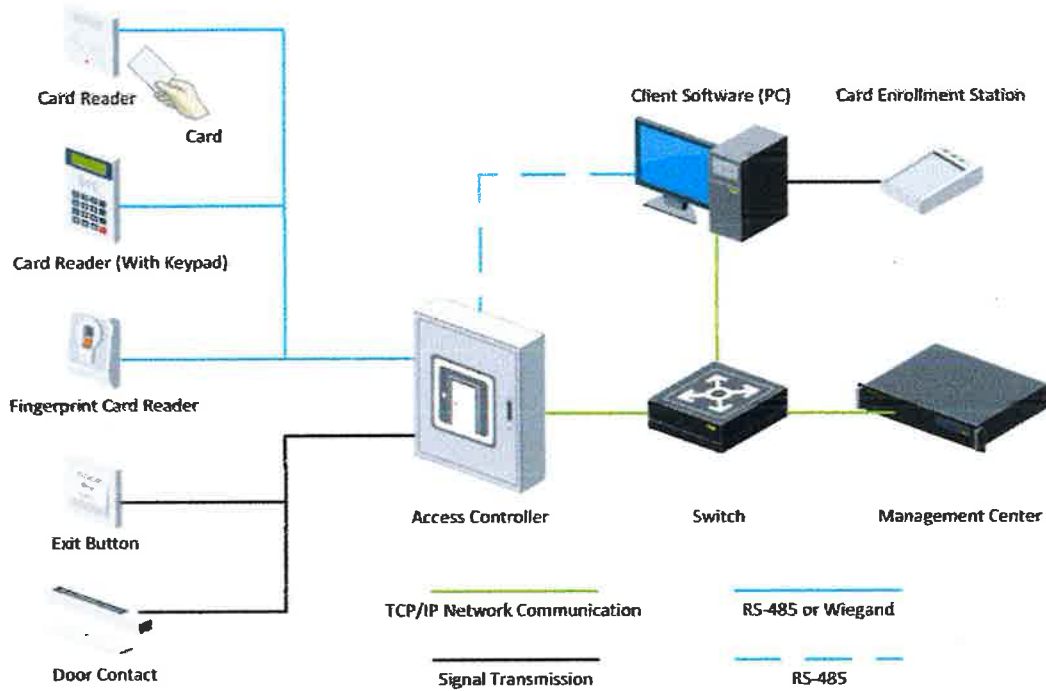

Typical Application

Dimensions