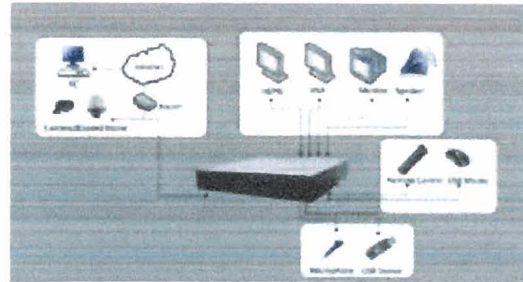

DS-7716NI-SP/16

Embedded Plug&Play NVR