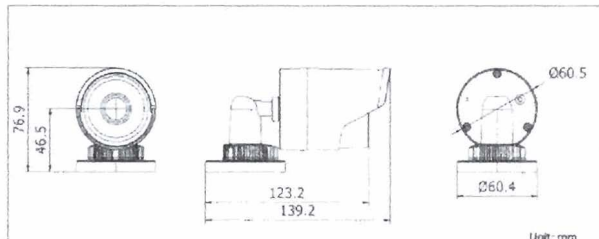

Dimensions

Order Model

DS-2CD2042WD-I

DS-2CD2042WD-I

Camera	
Image Sensor	1/3" progressive scan CMOS
Minimum Illumination	Color: 0.028 @ f/2.0; B/W: 0 with IR
Shutter Speed	1/3 s to 1/10,000 s
Lens	4 mm, 6 mm option
Angle of View	82° (4 mm), 55° (6 mm)
Lens Mount	M12
Day/Night	IR cut filter with auto switch
DNR	3D DNR
Wide Dynamic Range	120 dB
Pan/Tilt/Rotation	3-axis positioning
Compression Standards	
Video Compression	H.264+/H.264/MJPEG
H.264 Type	Main profile
Video Bit Rate	32 Kbps to 16 Mbps
Dual Streams	Yes
Image	
Maximum Resolution	2688 × 1520
Frame Rate	20 fps (2688 × 1520); 30 fps (1920 × 1080), (1280 × 720)
Image Setting	Compression, color, saturation, brightness, contrast, sharpness, rotate mode, privacy mask
Backlight Compensation	Yes, zone configured
Region of Interest (ROI)	Yes, 4 regions
Analytics	
Smart Features	Line crossing detection (4 lines), intrusion detection (4 regions)
Network	
Network Storage	NAS (supports NFS, SMB/CIFS), ANR
Alarm Triggers	Motion detection, line crossing detection, intrusion detection, tamper alarm, network disconnect, IP address conflict, storage exception
Protocols	TCP/IP, UDP, ICMP, HTTP, HTTPS, FTP, DHCP, DNS, DDNS, RTP, RTSP, RTCP, PPPoE, NTP, UPnP, SMTP, SNMP, IGMP, 802.1X, QoS, IPv6, Bonjour
Security	Three level user authentication, password authorization, HTTPS and SSH certificate, IEEE802.1X, basic and digest authentication, watermark, IP address filtering, log-in lockout
Standards	ONVIF (PROFILE S, PROFILE G), PSIA, CGI, ISAPI
Interface	
Communication	1 RJ-45 10M/100M Ethernet port
Operating Conditions	-30° C to 60° C (-22° F to 140° F), humidity 95% or less (non-condensing)
Power	12 VDC ±10%, PoE(802.3af)
Power Consumption	Maximum 5 W
IR Range	30 meters (~100 feet)
Ingress Protection	IP67
Dimensions	60.4 mm × 7.6 mm × 139.2 mm (2.4" × 3.0" × 5.5")
Weight	500 g (1.1 lbs)